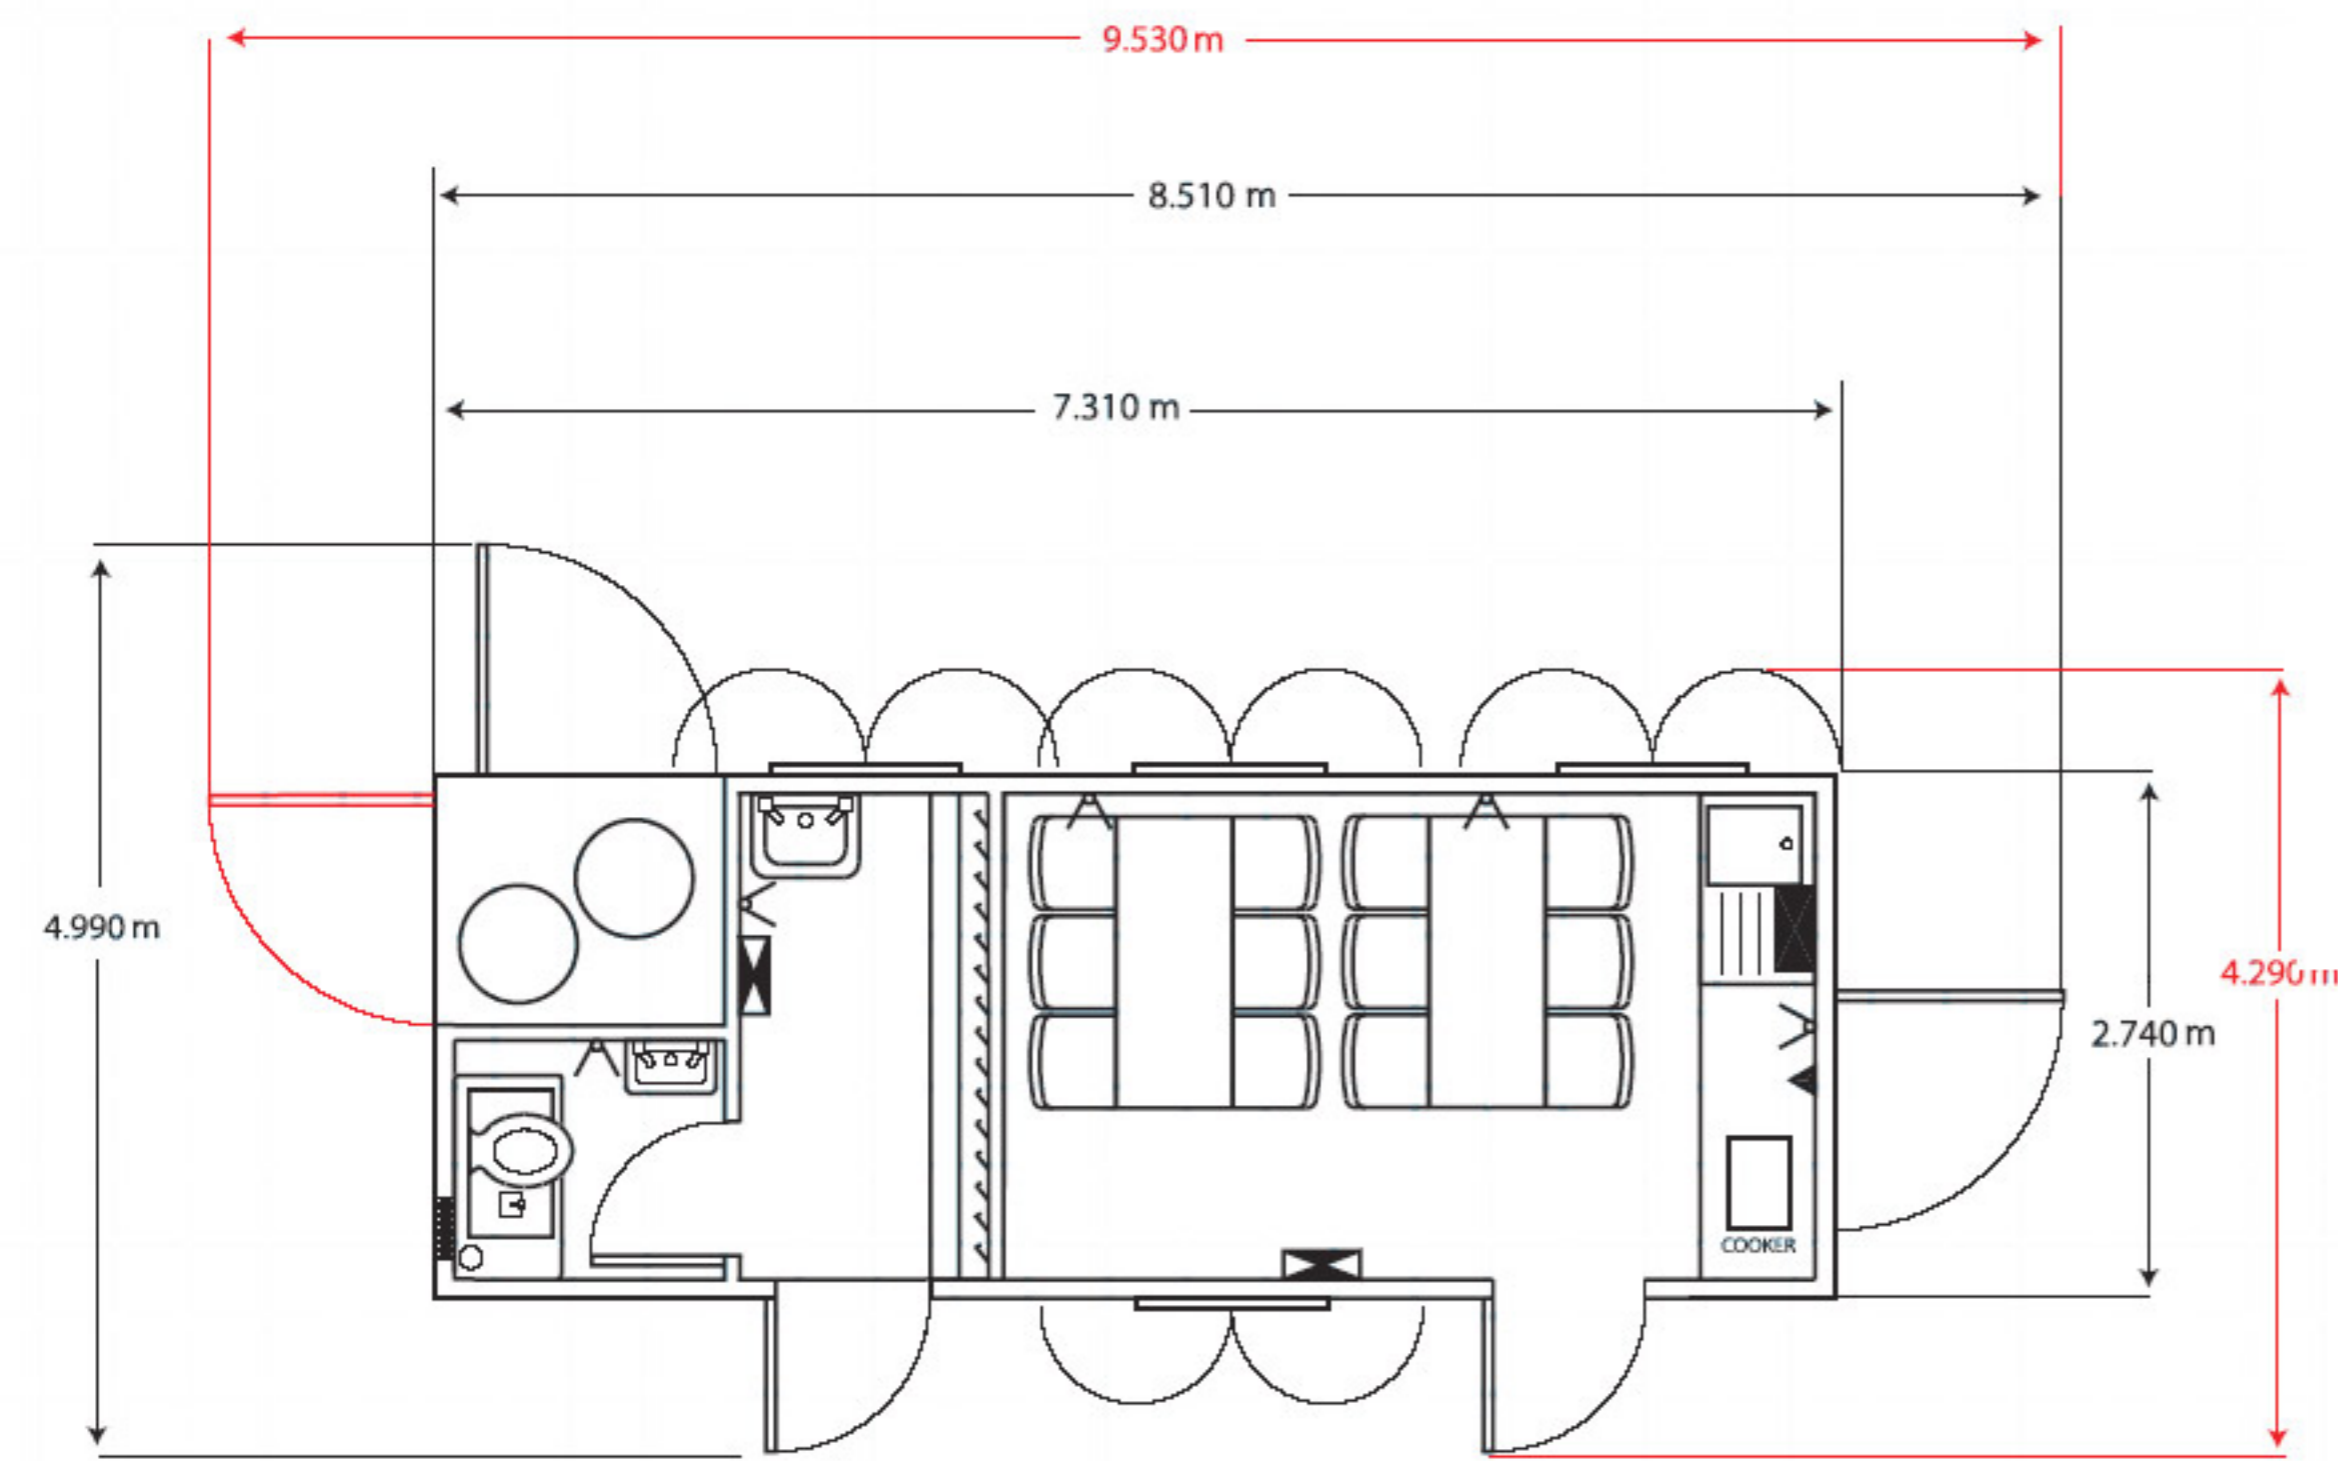

portablespace WELFARE UNIT - BATTERY/GAS 24 x 9

Unit Size	7.3 x 2.7m (24 x 9ft)	7.3 x 2.7m (24 x 9ft)
	Side Door	End Door
Height	2.45m	2.45m
Weight	4.3T	4.3T
No. of Staff Seated	12	12
No. of Windows	3	3
No. of Heaters	2	2
No. of Lights	3	3
Permer Venting	Yes	Yes
Built in Gas Cage	1	1
Plumbing	Yes	Yes
Internal Working Area in SqM	18.15	18.15
Operational Area Required	8.51 x 4.99m	9.53 x 4.29m

Furniture Description

Unit Size	7.3 x 2.7m (24 x 9ft)	7.3 x 2.7m (24 x 9ft)
	Side Door	End Door
Canteen Table	2	2
Canteen Benches	4	4
Alternatively fixed seating units (6)	2	2