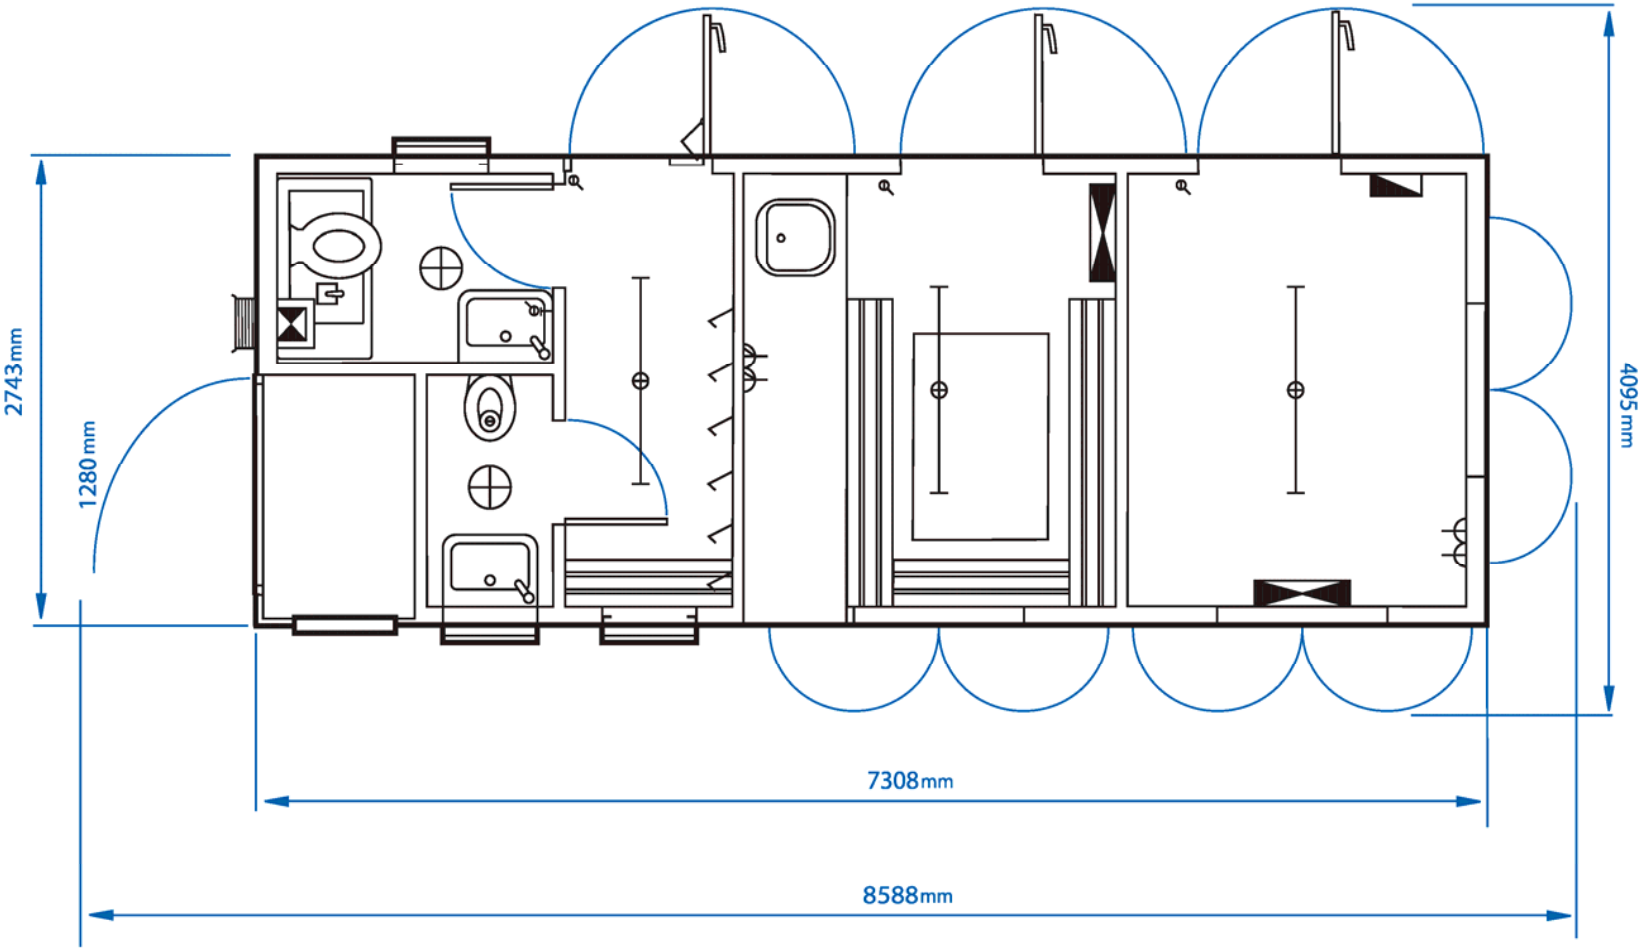

portablespace WELFARE UNIT PS-750 (GAS GENERATOR 24' x 9')

Key

-  Consumer unit
-  Oil filled radiator
-  Twin socket 300mm above F.F.L.
-  Twin socket 1000mm above F.F.L.
-  4' Fluorescent light
-  Light switch
-  Light pull switch
-  Bulkhead light
-  Gas heater & flue